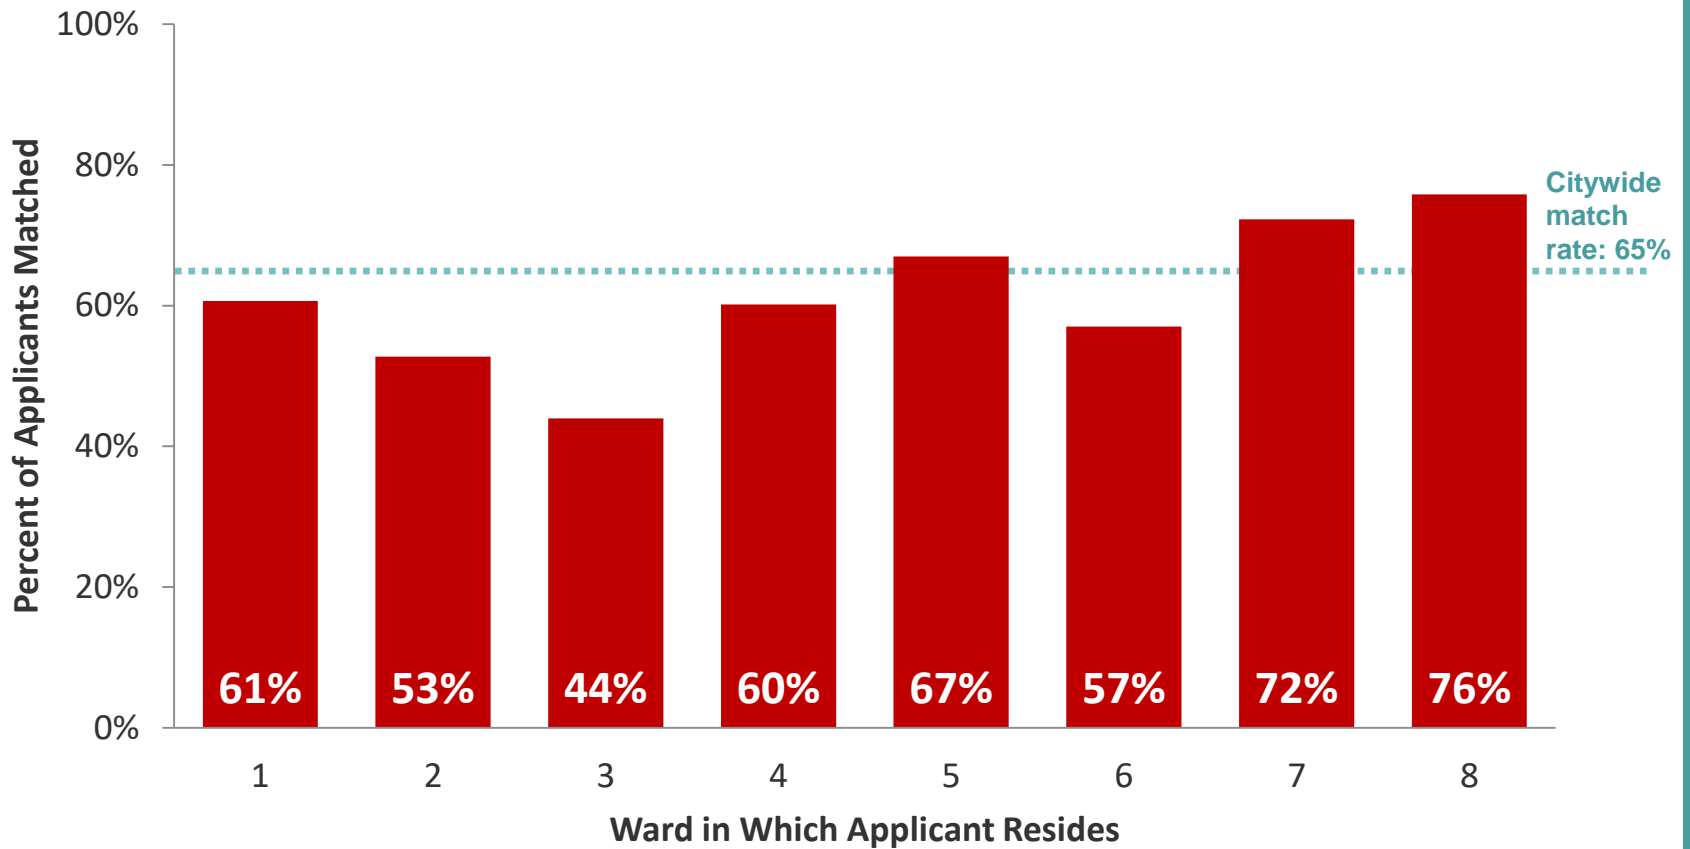

# 2019, Lottery – Match Rate by Ward of Residence

In 2019, applicants residing in Wards 7 and 8 saw the highest match rates in the lottery.