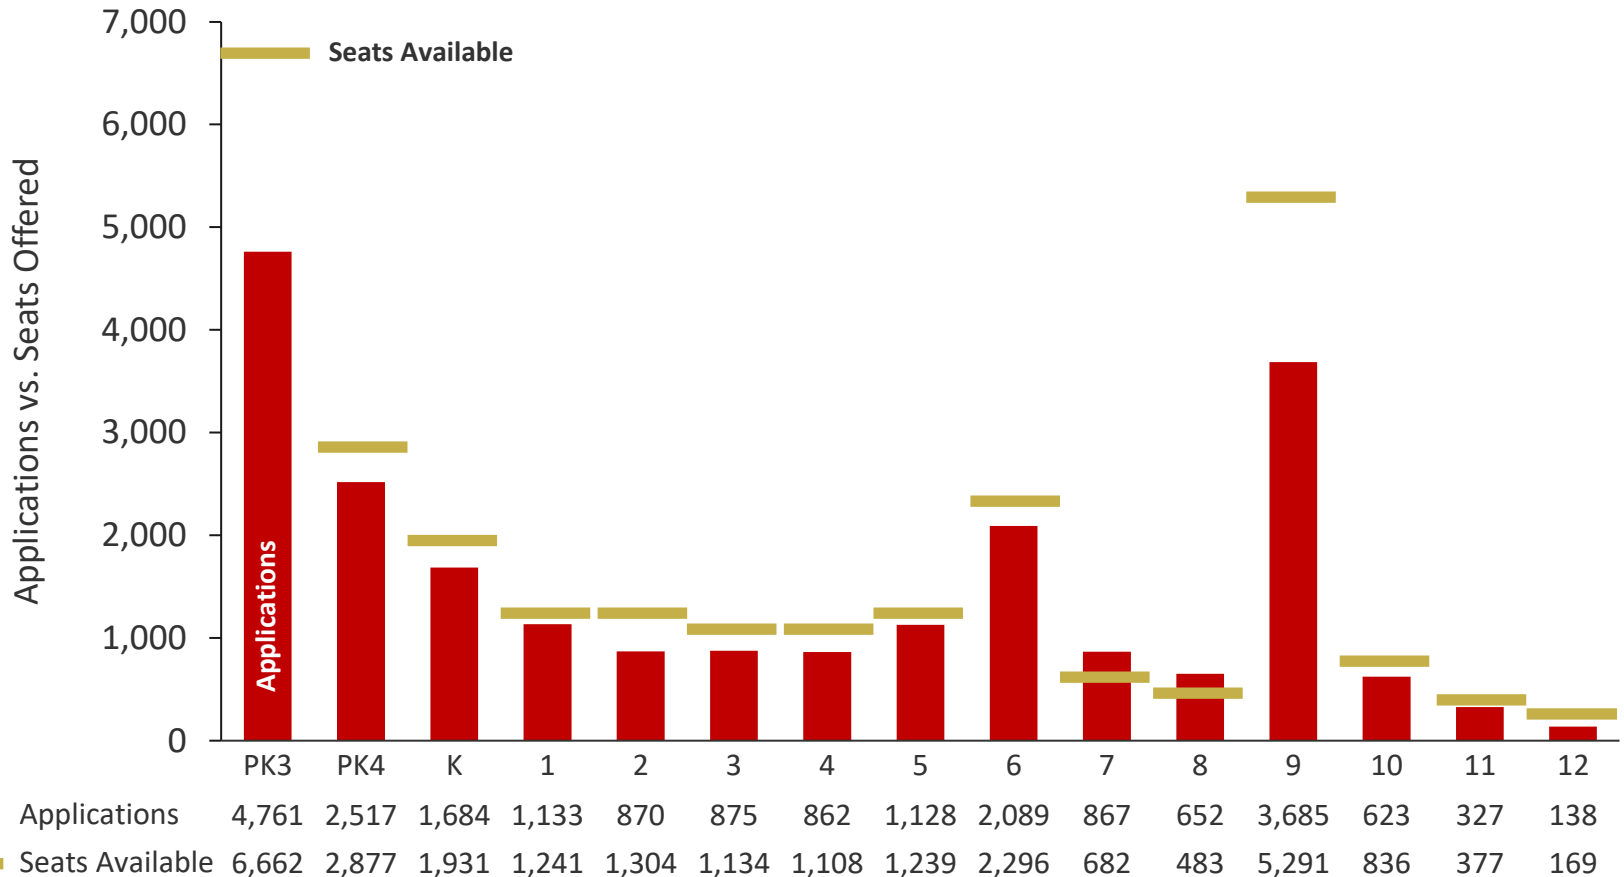

2022, Lottery - Applications and Seats Available

These numbers reflect the number of seats made available in the 2022 My School DC lottery. For example, in PK3, there were 4,761 individual applicants this year, and 6,662 seats were made available in the lottery.

Many schools fill a significant portion of their seats with students who re-enroll and students who have a right-to-attend due to a feeder pattern or geographic right (DCPS neighborhood schools only). Those seats are not allocated through the lottery or reflected in this table.