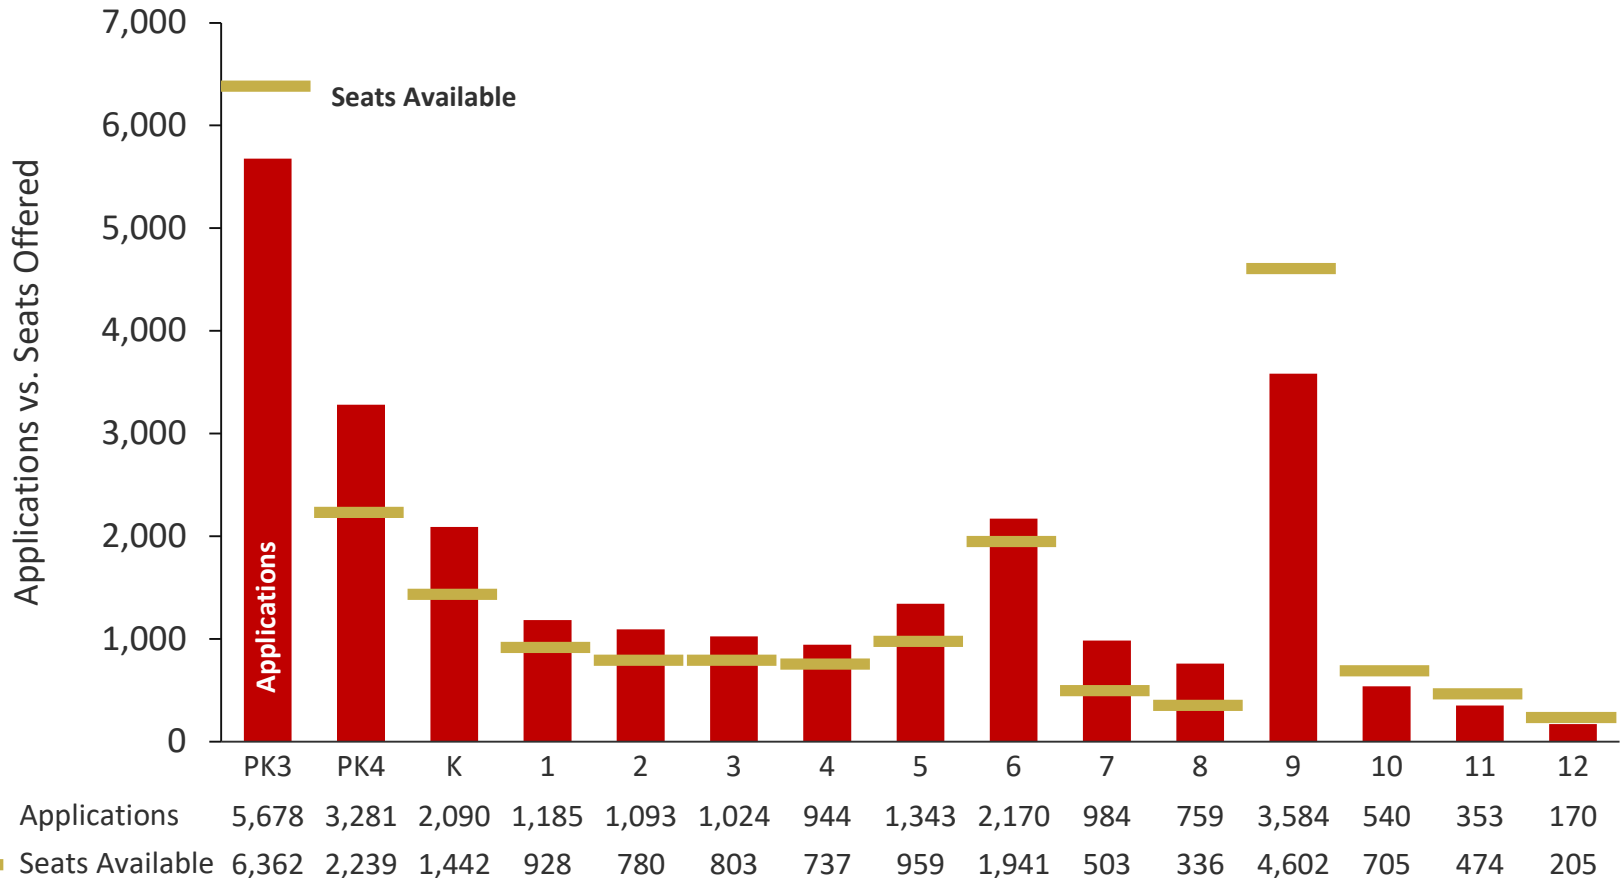

# 2020, Lottery - Applications and Seats Available

These numbers reflect the number of seats made available in the 2020 My School DC lottery. For example, in PK3, there were 5,678 individual applicants this year, and 6,362 seats were made available in the lottery.

Many schools fill a significant portion of their seats with students who re-enroll and students who have a right-to-attend due to a feeder pattern or geographic right (DCPS neighborhood schools only). Those seats are not allocated through the lottery or reflected in this table.